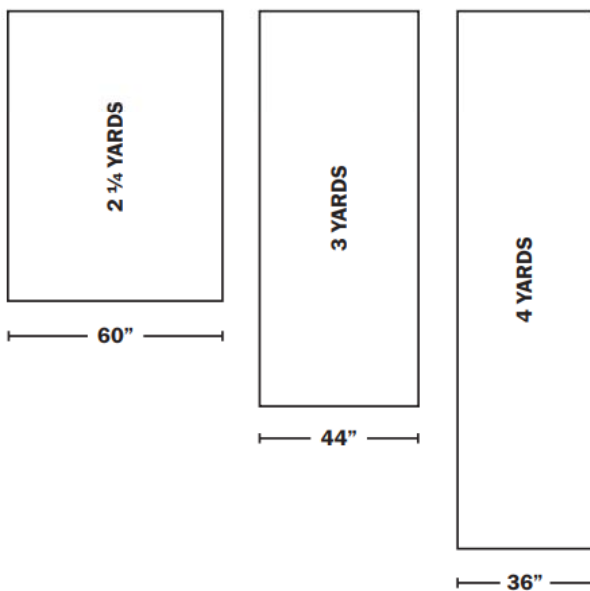

INCLUDE THE FOLLOWING IN EACH FABRIC KIT

- TWO** spools of neutral-colored, general purpose thread, 250-300 yards each
- TWO** pieces of cotton or cotton-blend fabric (no knits or 100% polyester). Each piece should match one of the sizes below:
 - 2 ¼ yards of 60" wide fabric
 - 3 yards of 44" wide fabric
 - 4 yards of 36" wide fabric

SCHOOL KIT SUPPLIES

INCLUDE THE FOLLOWING IN EACH SCHOOL KIT

- FOUR** 70-sheet notebooks of wide- or college-ruled paper, approximately 8" x 10 ½"; no loose leaf paper
- ONE** 30-centimeter ruler, or a ruler with centimeters on one side and inches on the other
- ONE** pencil sharpener
- ONE** pair of blunt scissors (safety scissors with embedded steel blades work well)
- FIVE** unsharpened #2 pencils with erasers; secure together with a rubber band
- FIVE** black or blue ballpoint pens (no gel ink); secure together with a rubber band
- ONE** box of 16 or 24 crayons
- ONE** 2 ½" eraser